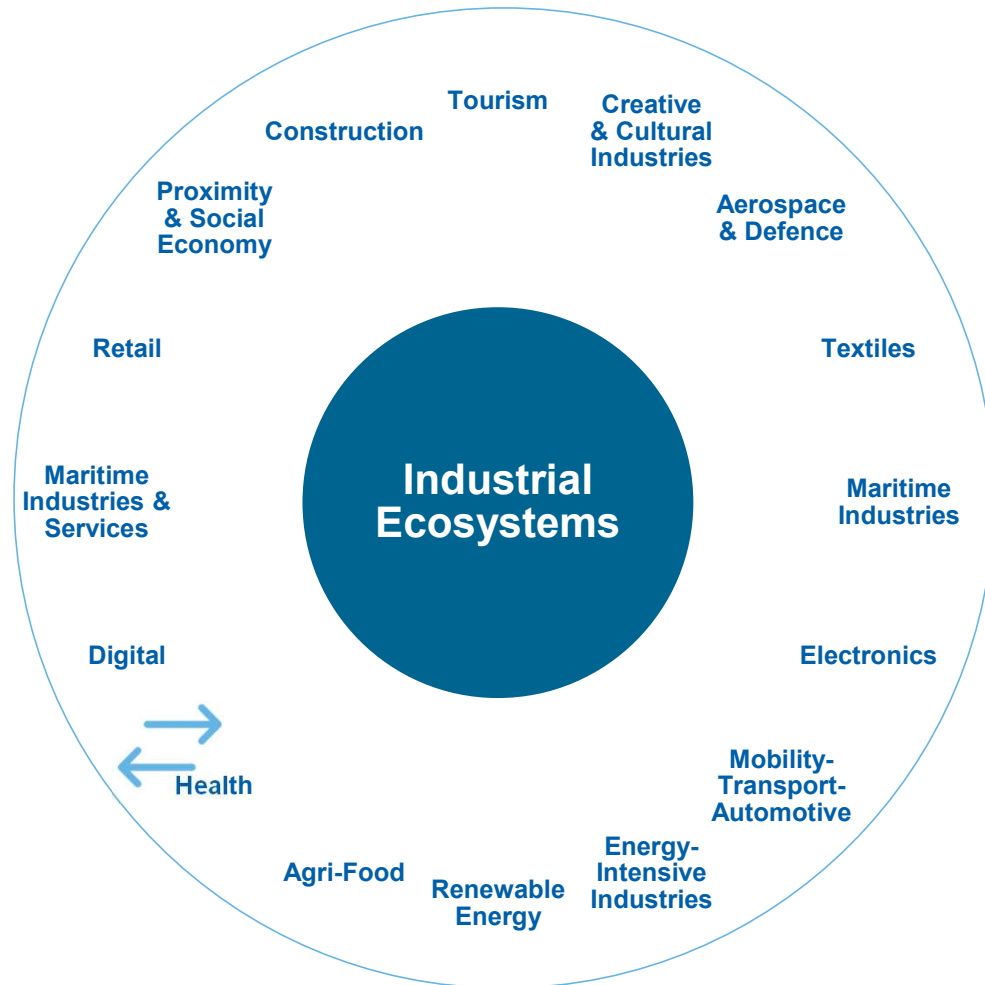

Areas of expertise

Sector Groups

- 15 SGs aligned with the industrial ecosystems
- Client-oriented activities
- Connecting with ecosystem stakeholders
- Providing policy feedback

Thematic Groups

- 10 TGs aligned with the Network activities & priorities
- Network-oriented / capacity building activities
- Connecting with thematic stakeholders
- Providing policy feedback