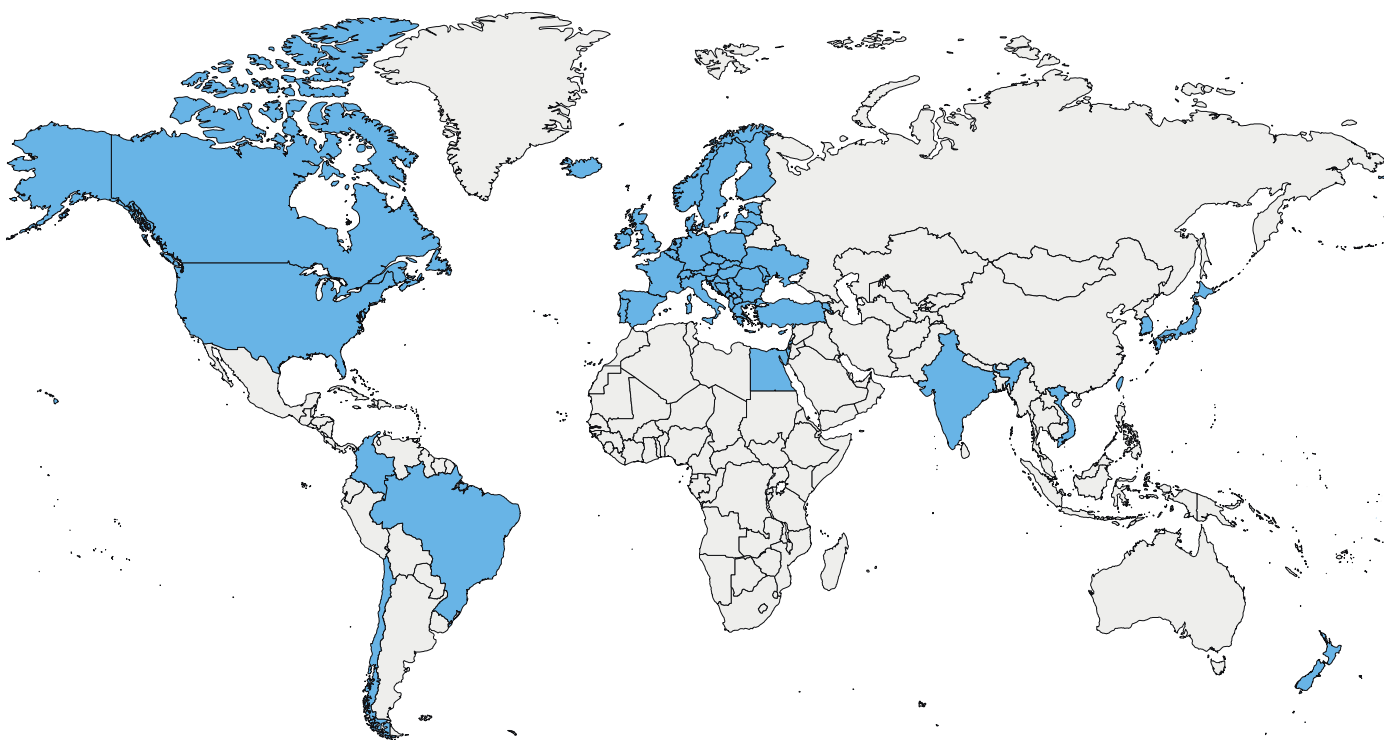

+500 K

SMEs received advice from our experts to help them innovate and grow internationally

The Network in figures

+458

Organisations

39

Countries, present in
all regions of the EU

€164.5

Million for 3 years

EU-27

- ◊ Austria
- ◊ Belgium
- ◊ Bulgaria
- ◊ Croatia
- ◊ Cyprus
- ◊ Czechia
- ◊ Denmark
- ◊ Estonia
- ◊ Finland
- ◊ France
- ◊ Germany
- ◊ Greece
- ◊ Hungary
- ◊ Ireland
- ◊ Italy
- ◊ Latvia
- ◊ Lithuania
- ◊ Luxembourg
- ◊ Malta
- ◊ Netherlands
- ◊ Poland
- ◊ Portugal

- ◊ Romania
- ◊ Slovakia
- ◊ Slovenia
- ◊ Spain
- ◊ Sweden

International

- ◊ Albania
- ◊ Armenia
- ◊ Bosnia and Herzegovina
- ◊ Brazil
- ◊ Canada
- ◊ Chile
- ◊ Colombia
- ◊ Egypt
- ◊ Iceland
- ◊ India
- ◊ Israel
- ◊ Japan
- ◊ Korea
- ◊ Kosovo

- ◊ Moldova
- ◊ Montenegro
- ◊ New Zealand
- ◊ Northern Macedonia
- ◊ Norway
- ◊ Serbia
- ◊ Singapore
- ◊ Switzerland
- ◊ Taiwan
- ◊ Türkiye
- ◊ Ukraine
- ◊ United Kingdom
- ◊ United States
- ◊ Vietnam